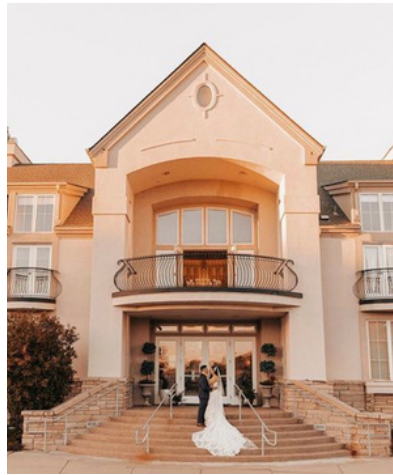

The Chateaux at Fox Meadows

WEDDING PRICING LIST

Our pricing and packages vary based on day of week, time of year, and what specific inclusions you would like. This sheet is a reference point of our starting prices. To get a specific quote with information on your desired date(s), times, inclusions and guest count - please email chantelle@chateauxatfox.com and we will schedule a tour to go through options.

pricing and packages are subject to change

Facility Rentals

Exclusive use of our facility and gardens. Our facility rental includes tables, chairs, linens in choice of color, dishware glassware & silverware.

Daytime **$1800-$4800**

Evening **$2250-$8500**

Full-day **$3500- $9950**

Silver Package

This package includes some of our in house vendors and is designed to include the elevated basics to bring your wedding vision to life & make the planning process smooth.

Starting at
$9000

Gold Package

Our in-house package that includes the bells and whistles to take your wedding vision and guest experience to the next level.

Starting at
$14,250

Feel free to reach us at any time by dropping an email to say hi! We look forward to hearing from you.